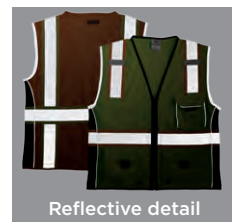

86929 ML KISHIGO BRILLIANT SERIES HEAVY-DUTY CLASS 2 VEST WITH REFLECTIVE TRIM - 1510, 1511

- Ultra-Cool™ 100% polyester mesh
- Zipper front closure with durable webbing reinforcement
- Reflective edging provides additional nighttime visibility
- 2" wide reflective materials with 3" breathable contrasting color
- Two lower outside cargo pockets with adjustable flaps
- Right chest 2-tier pencil pockets
- Left chest radio pocket
- Two inside patch pockets

Adult sizes: M-5XL $26.30

Colors: Lime (1510), Orange (1511).

87629 ML KISHIGO BRILLIANT SERIES ECONOMY BREAKAWAY VEST - 1505B

- 100% Ultra-Cool™ polyester mesh
- 5-point breakaway on sides, shoulders and Velcro® front closure
- Brilliant trim reflective edging improves low light visibility
- 2" wide silver reflective material
- Left chest mic tabs and radio pocket
- Inside left patch pocket
- Inside right chest 2-tier 4-division pencil pocket
- ANSI/ISEA 107 Class 2 Compliant

Adult sizes: M-5XL $23.14

Color: Lime (1505B).

87729 ML KISHIGO BRILLIANT SERIES ECONOMY VEST - 1507, 1508

- 100% Ultra-Cool™ polyester mesh
- 2" wide silver reflective material
- Left chest mic tabs and radio pocket
- Inside left patch pocket
- Inside right chest 2-tier 4-division pencil pocket
- ANSI/ISEA 107 Class 2 Compliant

Adult sizes: M-5XL $20.26

Colors: Lime (1507), Orange (1508).

87429 ML KISHIGO BLACK SERIES HEAVY DUTY VEST - 1513, 1514