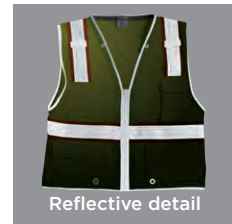

86929 ML KISHIGO BRILLIANT SERIES HEAVY-DUTY CLASS 2 VEST WITH REFLECTIVE TRIM - 1510, 1511

- Ultra-Cool™ 100% polyester mesh
- Zipper front closure with durable webbing reinforcement
- Reflective edging provides additional nighttime visibility
- 2" wide reflective materials with 3" breathable contrasting color
- Two lower outside cargo pockets with adjustable flaps
- Right chest 2-tier pencil pockets
- Left chest radio pocket
- Two inside patch pockets

Adult sizes: M-5XL $26.30

Colors: Lime (1510), Orange (1511).

87629 ML KISHIGO BRILLIANT SERIES ECONOMY BREAKAWAY VEST - 1505B

- 100% Ultra-Cool™ polyester mesh
- 5-point breakaway on sides, shoulders and Velcro® front closure
- Brilliant trim reflective edging improves low light visibility
- 2" wide silver reflective material
- Left chest mic tabs and radio pocket
- Inside left patch pocket
- Inside right chest 2-tier 4-division pencil pocket
- ANSI/ISEA 107 Class 2 Compliant

Adult sizes: M-5XL $23.14

Color: Lime (1505B).

87729 ML KISHIGO BRILLIANT SERIES ECONOMY VEST - 1507, 1508

- 100% Ultra-Cool™ polyester mesh
- 2" wide silver reflective material
- Left chest mic tabs and radio pocket
- Inside left patch pocket
- Inside right chest 2-tier 4-division pencil pocket
- ANSI/ISEA 107 Class 2 Compliant

Adult sizes: M-5XL $20.26

Colors: Lime (1507), Orange (1508).

87429 ML KISHIGO BLACK SERIES HEAVY DUTY VEST - 1513, 1514